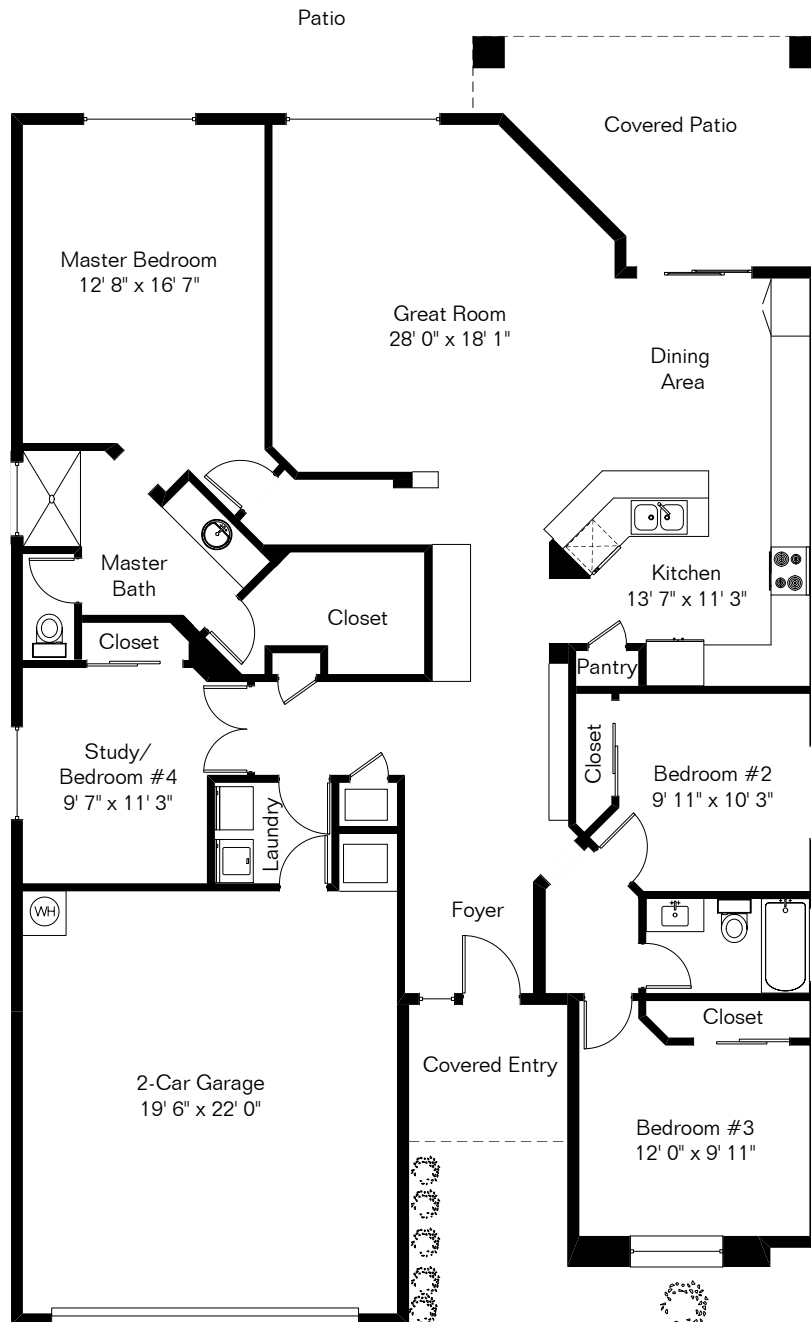

The square footages and room size information are deemed to be reliable but are not guaranteed and should be independently verified. This drawing is for marketing purposes only.

5270 N Sterling Heights Pl

Living Area 1,913 Sq Ft
Garage 474 Sq Ft

Site Visit October 2023

Copyright 2023 Floor Plans First! LLC
All Rights Reserved.

Floor Plans First! LLC
See the Floor Plan First™

FloorPlansFirst.com™
(520) 881-1500